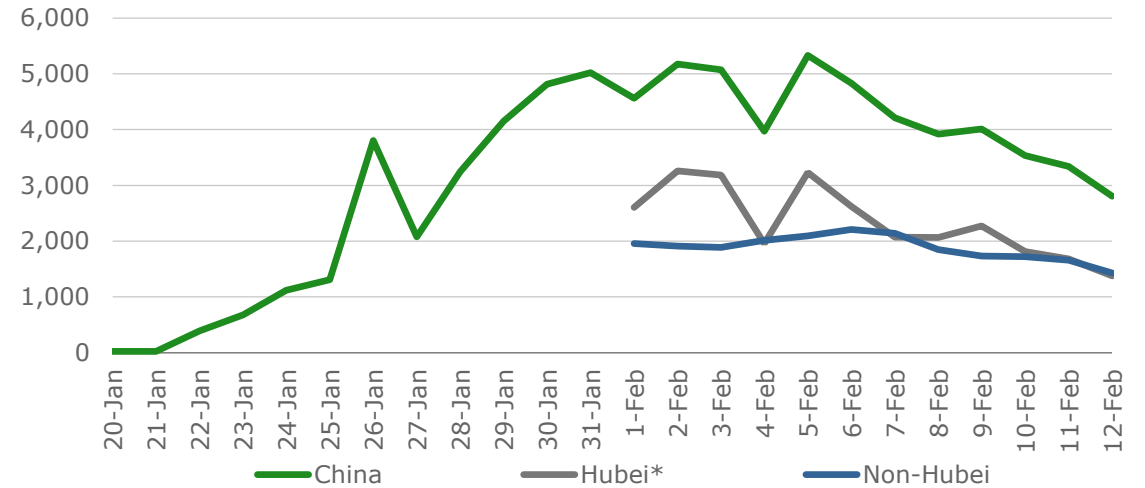

Despite Hubei new confirmed cases leaped (+14,830) under new diagnostic criteria , non-Hubei area continued to show encouraging signs

New Confirmed Cases in China

Source: National Health Commission of China *Old diagnostic criteria

New Suspected Cases in China

Source: National Health Commission of China *Old diagnostic criteria

Mortality Rate of COVID-19 in China

Source: National Health Commission of China *Old diagnostic criteria

Recovery Rate of COVID-19 in China