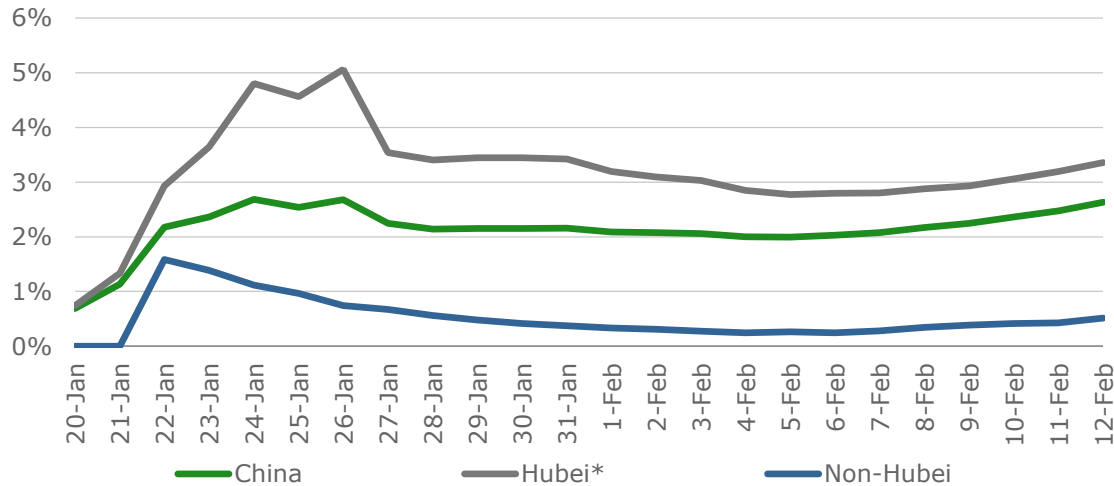

Despite Hubei new confirmed cases leaped (+14,830) under new diagnostic criteria , non-Hubei area continued to show encouraging signs

New Confirmed Cases in China

Source: National Health Commission of China *Old diagnostic criteria

New Suspected Cases in China

Source: National Health Commission of China *Old diagnostic criteria

Mortality Rate of COVID-19 in China

Source: National Health Commission of China *Old diagnostic criteria

Recovery Rate of COVID-19 in China