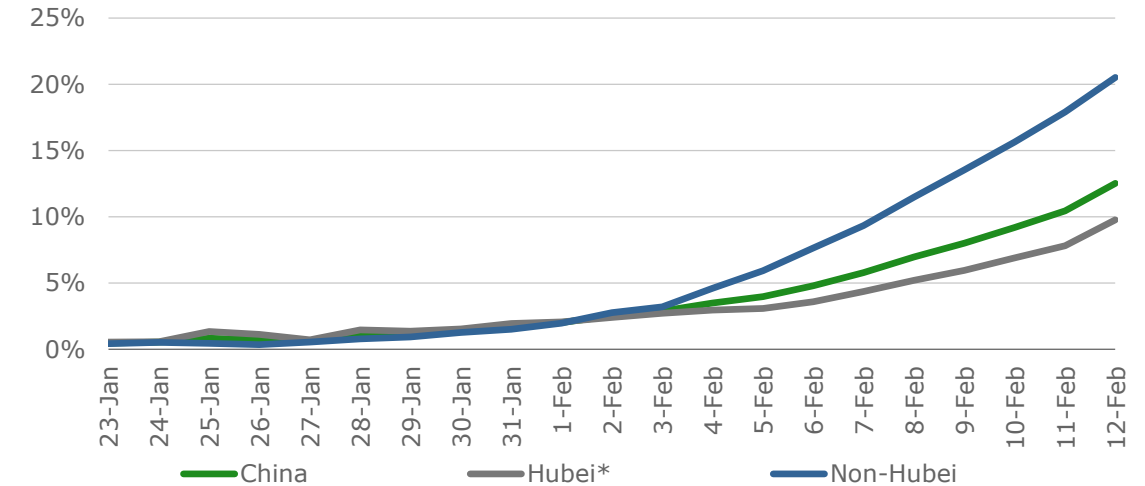

Despite Hubei new confirmed cases leaped (+14,830) under new diagnostic criteria , non-Hubei area continued to show encouraging signs

New Confirmed Cases in China

Source: National Health Commission of China *Old diagnostic criteria

New Suspected Cases in China

Source: National Health Commission of China *Old diagnostic criteria

Mortality Rate of COVID-19 in China

Source: National Health Commission of China *Old diagnostic criteria

Recovery Rate of COVID-19 in China