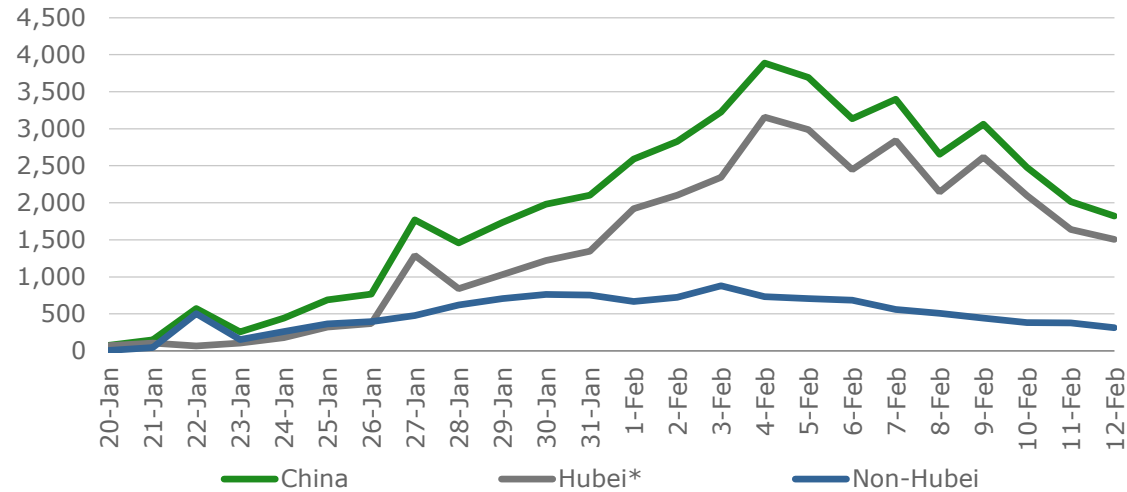

Despite Hubei new confirmed cases leaped (+14,830) under new diagnostic criteria , non-Hubei area continued to show encouraging signs

New Confirmed Cases in China

Source: National Health Commission of China *Old diagnostic criteria

New Suspected Cases in China

Source: National Health Commission of China *Old diagnostic criteria

Mortality Rate of COVID-19 in China

Source: National Health Commission of China *Old diagnostic criteria

Recovery Rate of COVID-19 in China